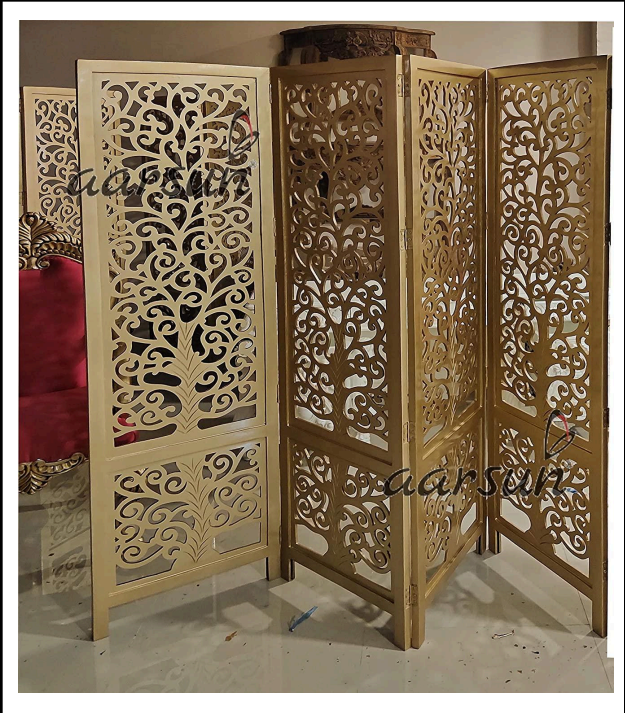

WALL PARTITION DESIGN

Whatsapp: [+918192999135](https://wa.me/+918192999135) Tel: [+918192999135](https://wa.me/+918192999135)

URL: <https://aarsunwoods.com/product-category/partition-screens-wooden-room-divider/>