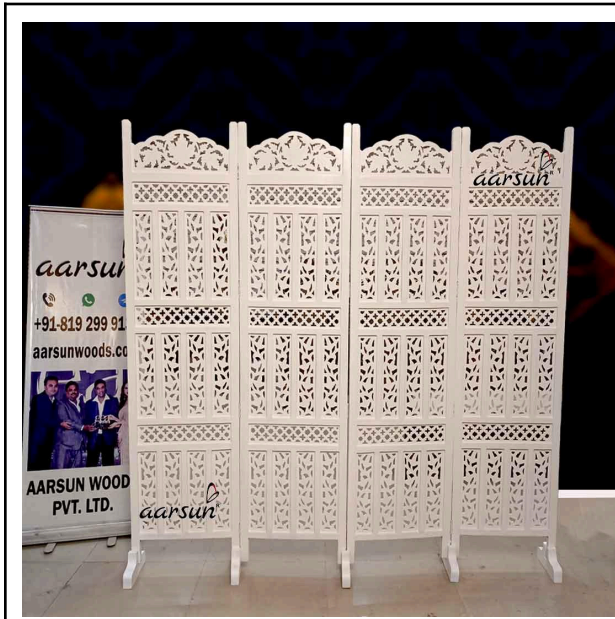

WALL PARTITION DESIGN

Whatsapp: [+918192999135](https://wa.me/+918192999135) Tel: [+918192999135](https://wa.me/+918192999135)

URL: <https://aarsunwoods.com/product-category/partition-screens-wooden-room-divider/>