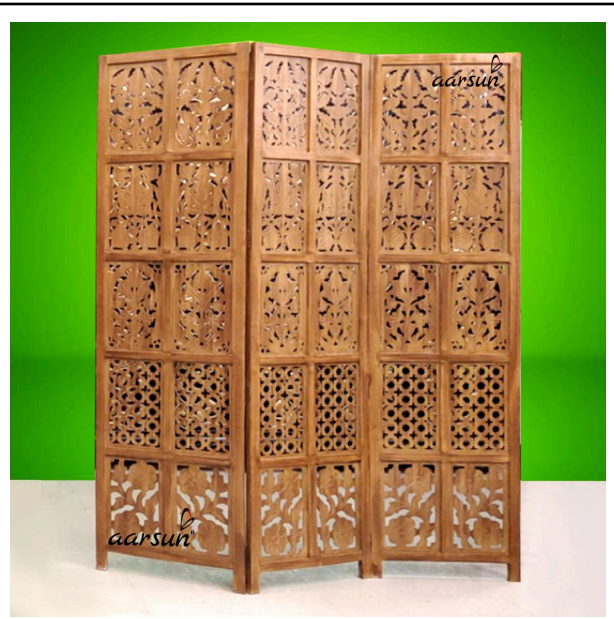

WALL PARTITION DESIGN

Whatsapp: [+918192999135](https://wa.me/+918192999135) Tel: [+918192999135](https://wa.me/+918192999135)

URL: <https://aarsunwoods.com/product-category/partition-screens-wooden-room-divider/>