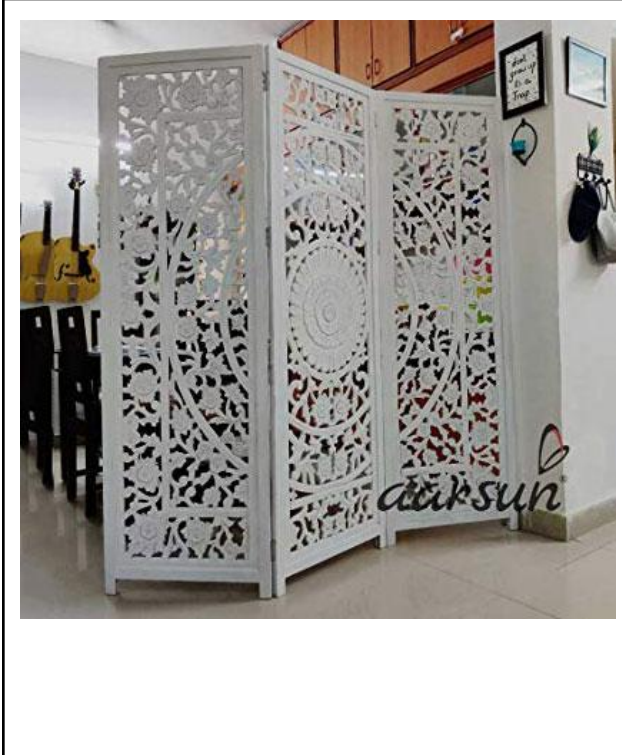

WALL PARTITION DESIGN

Whatsapp: [+918192999135](https://wa.me/+918192999135) Tel: [+918192999135](https://wa.me/+918192999135)

URL: <https://aarsunwoods.com/product-category/partition-screens-wooden-room-divider/>