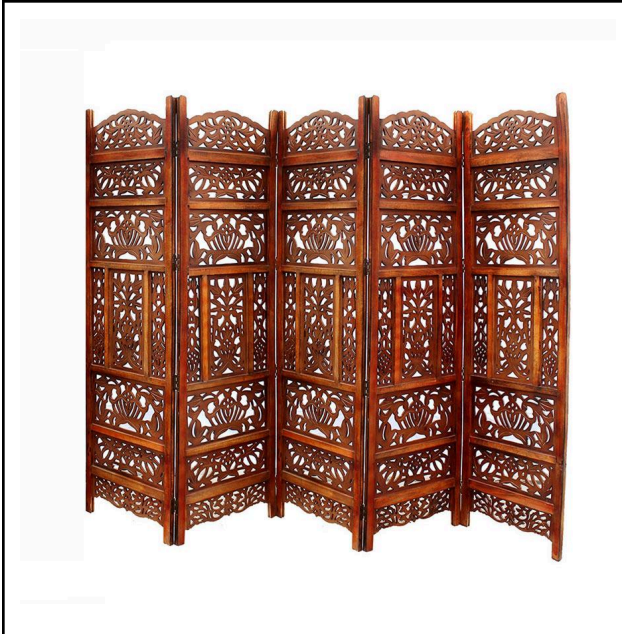

WALL PARTITION DESIGN

Whatsapp: [+918192999135](https://wa.me/+918192999135) Tel: [+918192999135](https://wa.me/+918192999135)

URL: <https://aarsunwoods.com/product-category/partition-screens-wooden-room-divider/>